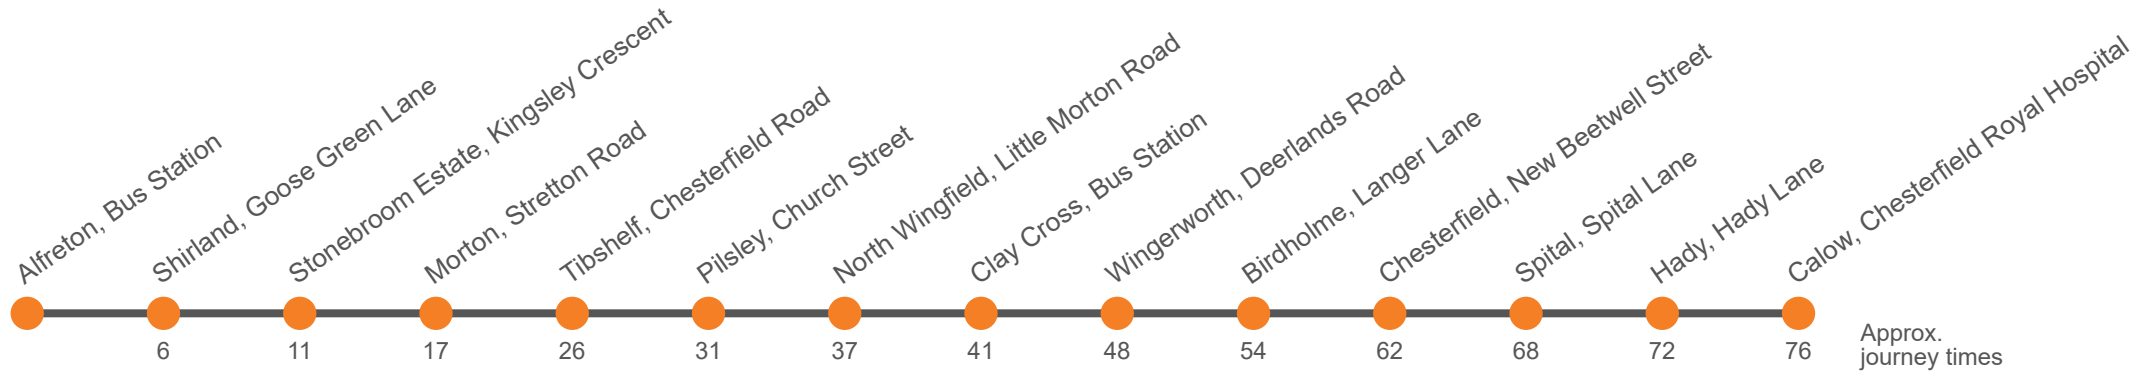

Monday to Friday

Somercotes, Cotes Park Wimsey Way	...	...	...	...	1635	1735	1835	...	...
Alfretton, Bus Station Bay 4	0615	0730	30	1530	1645	1745	1845	2015	2215
Shirland, Goose Green Lane	0621	0738	38	1538	1653	1753	1853	2021	2221
Stonebroom Estate, Kingsley Crescent	0624	0743	43	1543	1658	1758	1858	2024	2224
Morton, Stretton Road, Sitwell Villas	0629	0750	50	1550	1705	1805	1903	2029	2229
White Hart Inn, Chesterfield Road	0635	0800	00	1600	1715	1815	1909	2035	2235
Pilsley, Church Street	0640	0805	05	1605	1720	1820	1914	2040	2240
North Wingfield, Little Morton Rd/Chatsworth Drive	0646	0811	11	1611	1726	1826	1920	2046	2246
Clay Cross Bus Station Stand 5	0650	0816	16	1616	1731	1831	1924	2050	2250
Wingerworth, Deerlands Road	0657	0823	23	1623	1738	1838	1931	2057	2257
Wingerworth, Allendale Road Shops	0659	0826	26	1626	1741	1841	1933	2059	2259
Birdholme, Langer Lane/Rushen Mount	0702	0829	29	1629	1744	1844	1936	2102	2302
Chesterfield, New Beetwell Street, Stop B12	0710	0837	37	1637	1752	1852	1945	2110	2310
Spital, Spital Lane/Taylor Crescent		0844	44	1644	1757	1857	1957	...	...
Hady, Hady Lane/Houldsworth Drive		0848	48	1648	1803	1903	2000	...	...
Calow, Chesterfield Royal Hospital Stop 1	0720	0852	52	1652	1804	1904	2004	...	...

This service is partly supported under contract to Derbyshire County Council and by the Department for Transport's Bus Service Improvement Plan Award to the council