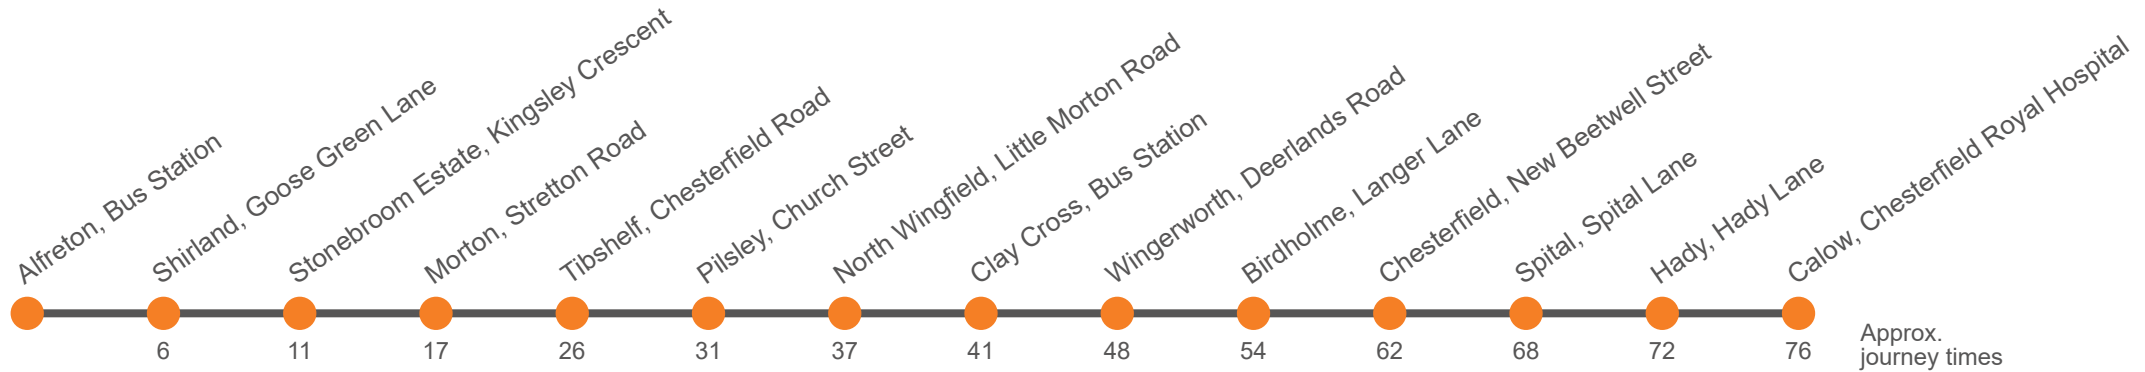

Saturday

Somercotes, Cotes Park Wimsey Way	...	...	...	...	1635	1735	1835	...	...
Alfreton, Bus Station Bay 4	0615	0730	30	1530	1645	1745	1845	2015	2215
Shirland, Goose Green Lane	0621	0738	38	1538	1653	1753	1853	2021	2221
Stonebroom Estate, Kingsley Crescent	0624	0743	43	1543	1658	1758	1858	2024	2224
Morton, Stretton Road, Sitwell Villas	0629	0750	50	1550	1705	1805	1903	2029	2229
White Hart Inn, Chesterfield Road	0635	0800	00	1600	1715	1815	1909	2035	2235
Pilsley, Church Street	0640	0805	05	1605	1720	1820	1914	2040	2240
North Wingfield, Little Morton Rd/Chatsworth Drive	0646	0811	11	1611	1726	1826	1920	2046	2246
Clay Cross Bus Station Stand 5	0650	0816	16	1616	1731	1831	1924	2050	2250
Wingerworth, Deerlands Road	0657	0823	23	1623	1738	1838	1931	2057	2257
Wingerworth, Allendale Road Shops	0659	0826	26	1626	1741	1841	1933	2059	2259
Birdholme, Langer Lane/Rushen Mount	0702	0829	29	1629	1744	1844	1936	2102	2302
Chesterfield, New Beetwell Street, Stop B12	0710	0837	37	1637	1752	1852	1945	2110	2310
Spital, Spital Lane/Taylor Crescent		0844	44	1644	1757	1857	1957	...	...
Hady, Hady Lane/Houldsworth Drive		0848	48	1648	1803	1903	2000	...	...
Calow, Chesterfield Royal Hospital Stop 1	0720	0852	52	1652	1804	1904	2004	...	...

This service is partly supported under contract to Derbyshire County Council and by the Department for Transport's Bus Service Improvement Plan Award to the council