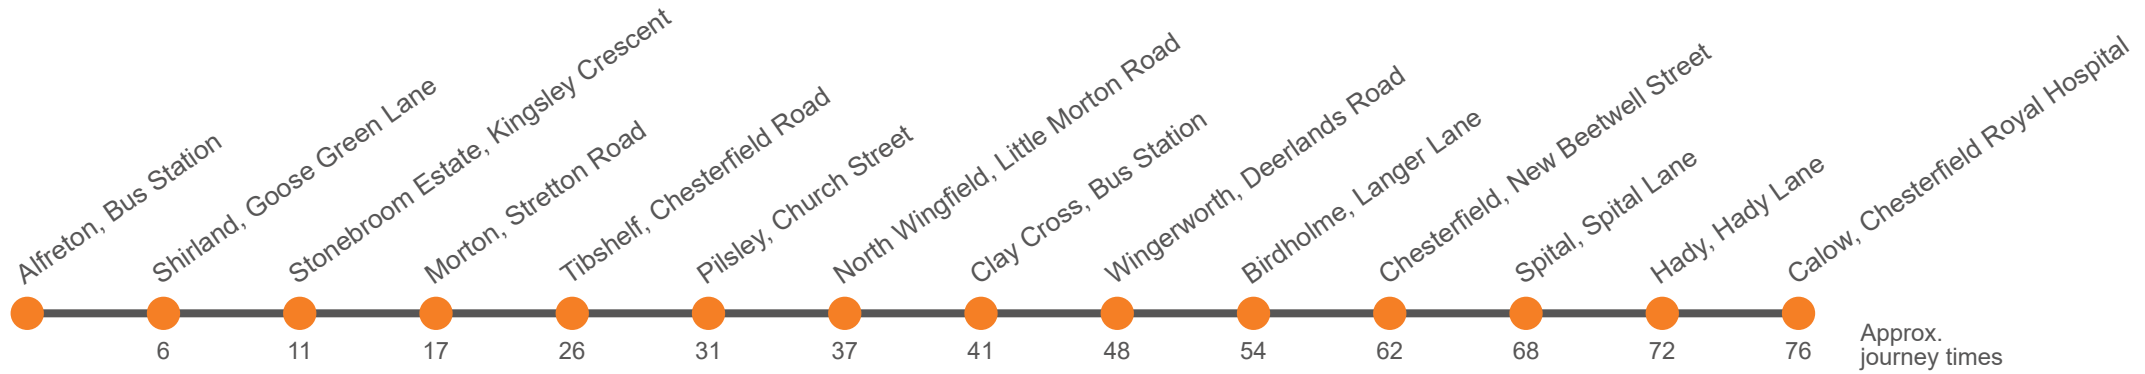

This service is partly supported under contract to Derbyshire County Council and by the Department for Transport's Bus Service Improvement Plan Award to the council

Sunday

Alfretton, Bus Station Bay 4	0820		20		1720	1815	2015	2215
Shirland, Goose Green Lane	0826		26		1726	1821	2021	2221
Stonebroom Estate, Kingsley Crescent	0830		30		1730	1824	2024	2224
Morton, Stretton Road, Sitwell Villas	0836		36		1736	1829	2029	2229
White Hart Inn, Chesterfield Road	0843	Then at these mins past the hour	43	until	1743	1835	2035	2235
Pilsley, Church Street	0849		49		1749	1840	2040	2240
North Wingfield, Little Morton Rd/Chatsworth Drive	0854		54		1754	1846	2046	2246
Clay Cross Bus Station Stand 5	0858		58		1758	1850	2050	2250
Wingerworth, Deerlands Road	0905		05		1805	1857	2057	2257
Wingerworth, Allendale Road Shops	0908		08		1808	1859	2059	2259
Birdholme, Langer Lane/Rushen Mount	0911		11		1811	1902	2102	2302
Chesterfield, New Beetwell Street, Stop B12	0919		19		1819	1910	2110	2310
Spital, Spital Lane/Taylor Crescent	0924		24		1824
Hady, Hady Lane/Houldsworth Drive	0927		27		1827
Calow, Chesterfield Royal Hospital Stop 1	0931	31	1831		